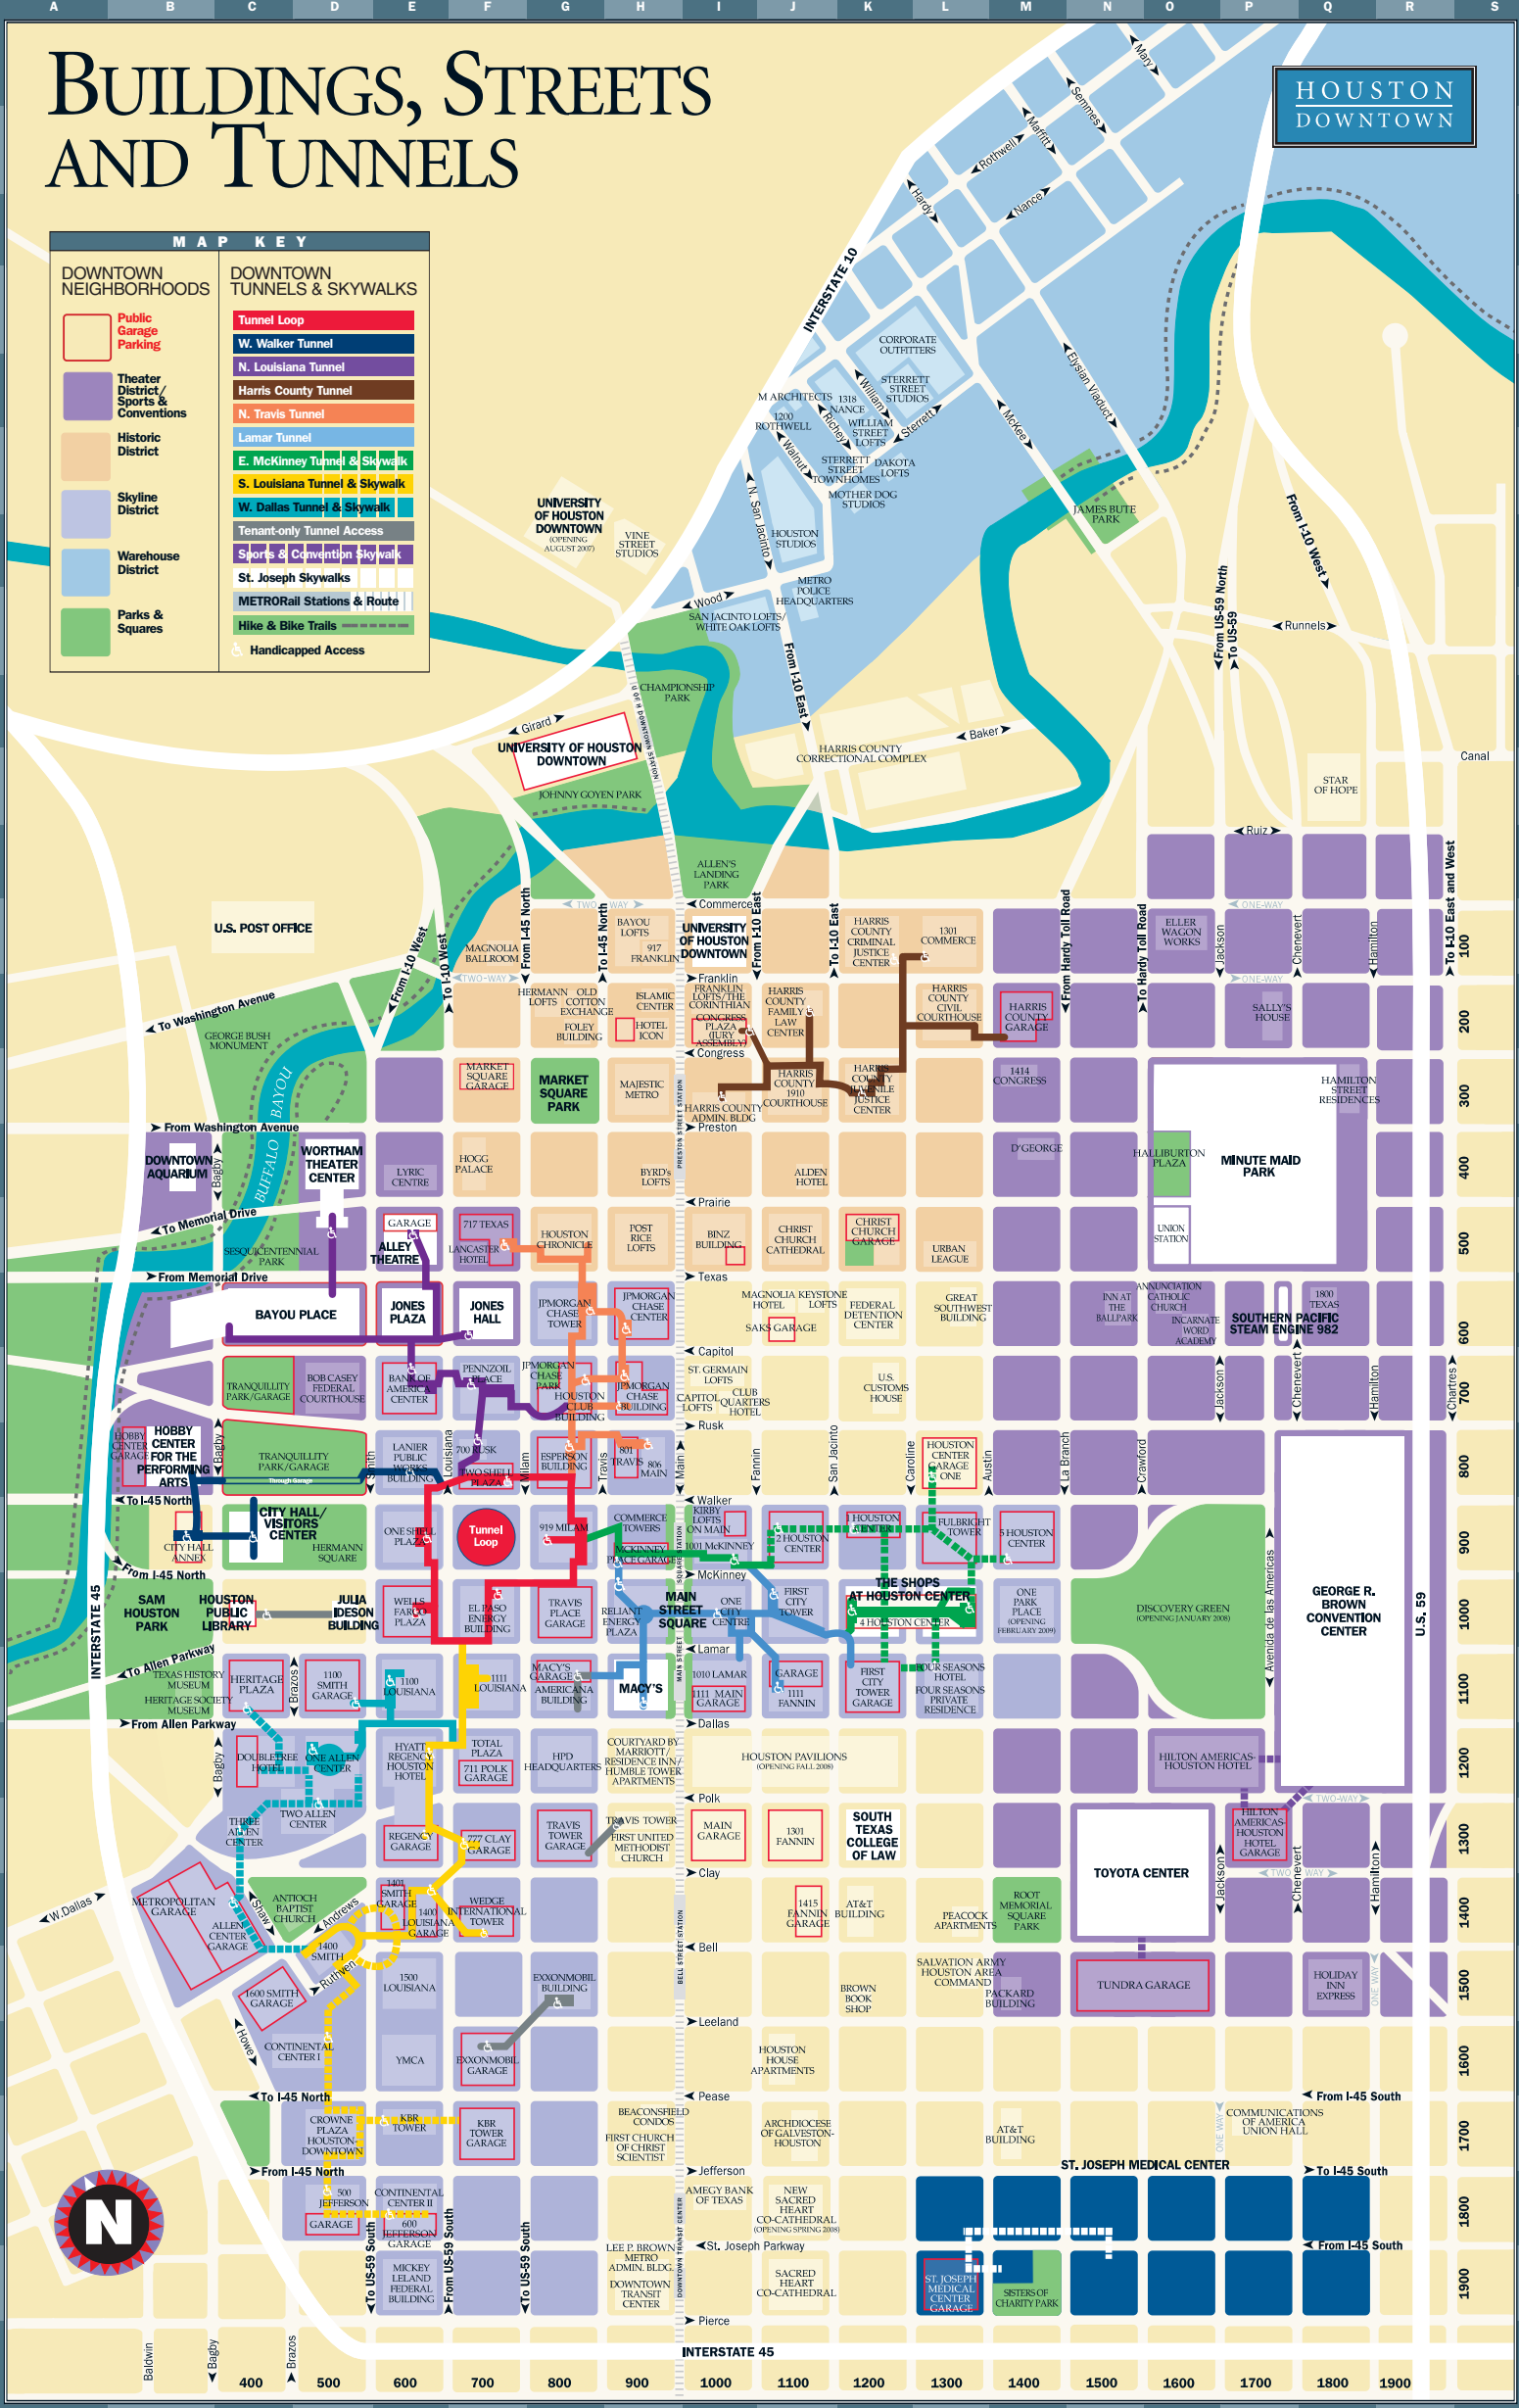

BUILDINGS, STREETS AND TUNNELS

HOUSTON DOWNTOWN

MAP KEY	
DOWNTOWN NEIGHBORHOODS	DOWNTOWN TUNNELS & SKYWALKS
Public Garage Parking	Tunnel Loop
Theater District Sports & Conventions	W. Walker Tunnel
Historic District	N. Louisiana Tunnel
Skyline District	Harris County Tunnel
Warehouse District	N. Travis Tunnel
Parks & Squares	Lamar Tunnel
	E. McKinney Tunnel & Skywalk
	S. Louisiana Tunnel & Skywalk
	W. Dallas Tunnel & Skywalk
	Tenant-only Tunnel Access
	Sports & Convention Skywalk
	St. Joseph Skywalks
	METRO Rail Stations & Route
	Hike & Bike Trails
	Handicapped Access

INTERSTATE 45

400
500
600
700
800
900
1000
1100
1200
1300
1400
1500
1600
1700
1800
1900